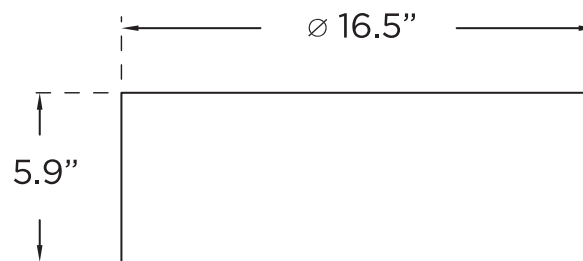

## SLOT DRAIN

*ATTENTION! Dimensions may vary by up to 3/8". It is highly recommended to pull all dimensions of actual model for installation and measuring purposes.*

**MODEL# MV16WSD**