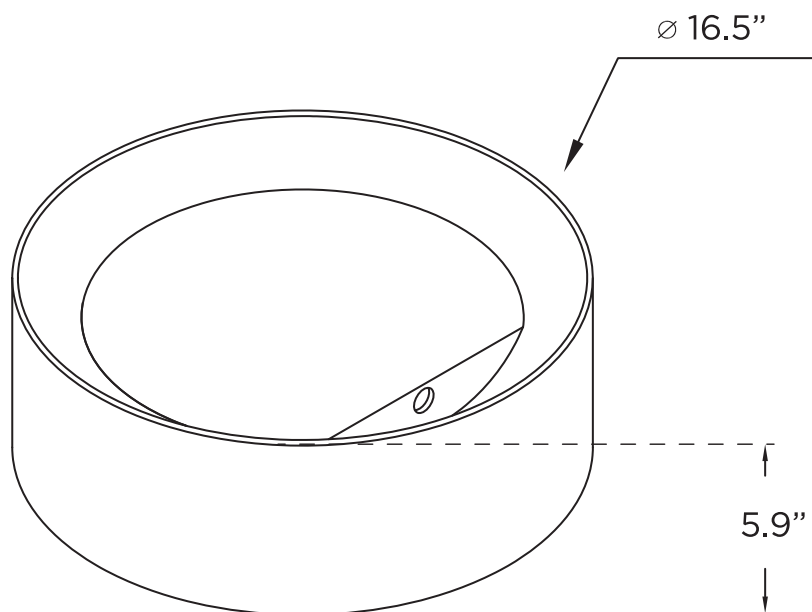

# ROUND VESSEL

## SLOT DRAIN

*ATTENTION! Dimensions may vary by up to 3/8". It is highly recommended to pull all dimensions of actual model for installation and measuring purposes.*

**MODEL# MV16WSD**