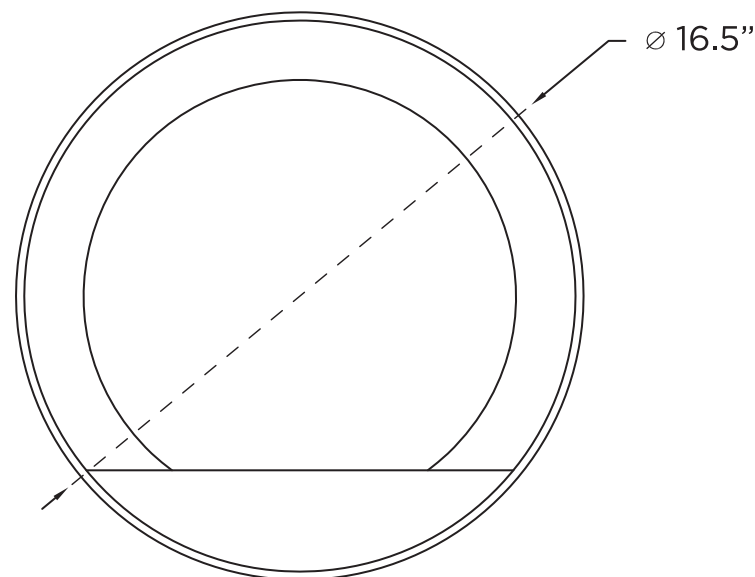

# ROUND VESSEL

## SLOT DRAIN

*ATTENTION! Dimensions may vary by up to 3/8". It is highly recommended to pull all dimensions of actual model for installation and measuring purposes.*

**MODEL# MV16WSD**